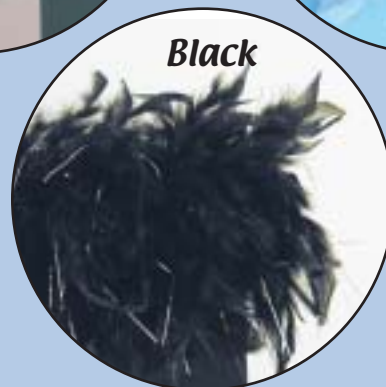

**Leopard**

**White**

**Light Pink**

**Light Blue**

**Red**

**Purple**

**Black**

*Colors shown in photos are approximate.*

# Glamour Gift Bags

**Leopard**

**Tiger**

**Zebra**

Style MG12

Small gift bag - 9.5" X 7.75" X 4.5"

**White**

**Light Pink**